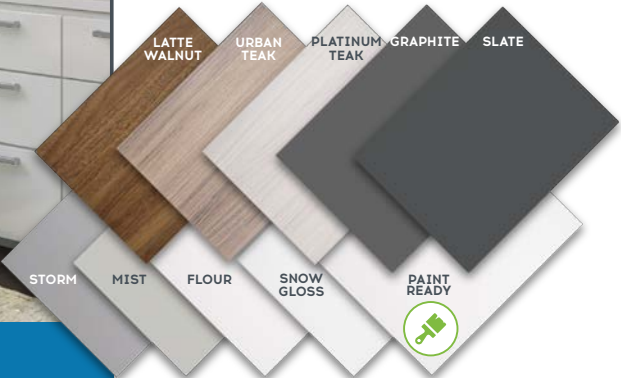

We are constantly delivering new items and enhancements to our product line. Please contact your sales rep for the most current product information.

PRODUCT MENU

DOOR STYLES AND COLORS

Flour Shaker

SHAKER: Our classic Shaker door available in 8 colors and a primed-for-paint option.

Shaker Fusion Storm

FUSION: Slab drawer fronts in combination with 5-piece door fronts.

DOOR STYLES AND COLORS

SLAB: A clean, modern look available in 9 colors and a primed-for-paint option.

Snow Gloss Slab

SLIDE: An enhanced shaker style available in 4 colors.

Graphite Slide

HANDLES, PULLS & KNOBS

Bar Pull

Satin Nickel & Matte Black
4-1/2", 6"; 2" T-Knob;
1-1/4" Round Knob

Artisan

Satin Nickel, Chrome,
Matte Black, Rose Gold
4-3/4", 6-1/16"; 1-7/32" Knob