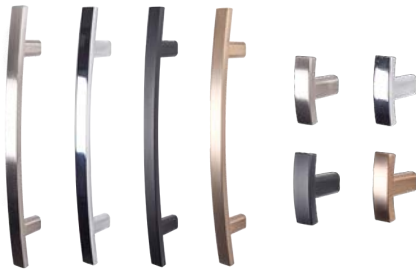

Shaker Fusion Storm

FUSION: Slab drawer fronts in combination with 5-piece door fronts.

DOOR STYLES AND COLORS

SLAB: A clean, modern look available in 9 colors and a primed-for-paint option.

Snow Gloss Slab

SLIDE: An enhanced shaker style available in 4 colors.

Graphite Slide

HANDLES, PULLS & KNOBS

Bar Pull

Satin Nickel & Matte Black
4-1/2", 6"; 2" T-Knob;
1-1/4" Round Knob

Artisan

Satin Nickel, Chrome,
Matte Black, Rose Gold
4-3/4", 6-1/16"; 1-7/32" Knob

Cottage

Satin Nickel, Chrome,
Matte Black, Rose Gold
4-1/2", 5-7/8"; 1-7/32" Knob

Arch

Satin Nickel, Chrome,
Matte Black, Rose Gold
6", 7-1/8"; 1-7/16" Knob

Loft

Satin Nickel, Chrome,
Matte Black, Rose Gold
4-5/8", 5-7/8"; 15/16" Knob

Square

Satin Nickel, Chrome,
Matte Black, Rose Gold
4-1/4", 5-7/16"; 15/16" Knob

CALL YOUR REP TODAY
TO FIND OUT MORE!

Phone: 512-243-5645 • Email: info@vimadecor.com